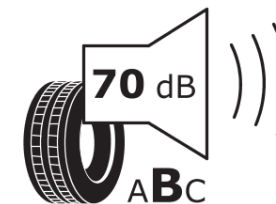

Product Information Sheet

Delegated Regulation (EU) 2020/740

| | |
|--------------------------------------|----------------------------------------------|
| Supplier name or trademark | MICHELIN |
| Commercial name or trade designation | PRIMACY 4 S1 |
| Tyre type identifier | 101258 |
| Tyre size designation | 235/50R19 |
| Load-capacity index | 103 |
| Speed category symbol | V |
| Fuel efficiency class | A |
| Wet grip class | A |
| External rolling noise class | B |
| External rolling noise value | 70 |
| Severe snow tyre | No |
| Ice tyre | No |
| Date of start of production | 21/18 |
| Date of end of production | |
| Load version | XL |
| Additional information | 235/50 R19 103V XL TL PRIMACY 4 S1 MI |

ENERG

MICHELIN

101258

235/50R19 103 V

C1

2020/740