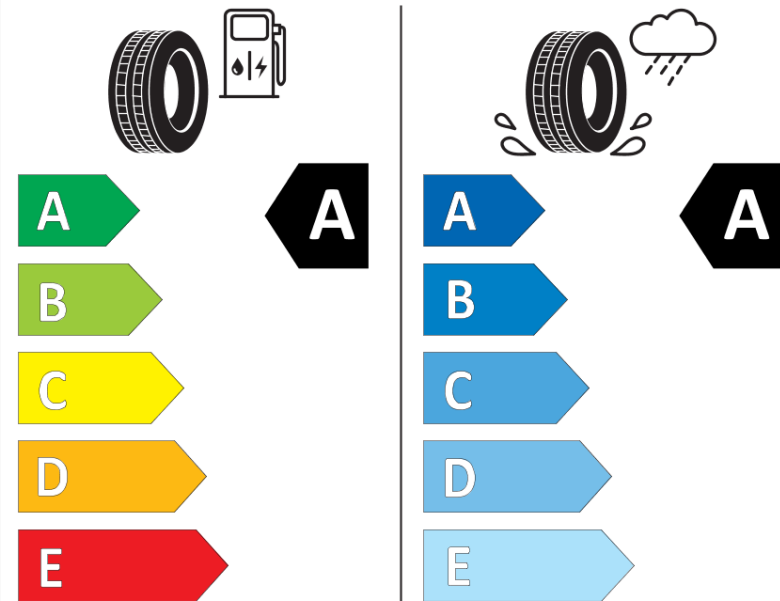

Product Information Sheet

Delegated Regulation (EU) 2020/740

| | |
|--------------------------------------|----------------------------------------------|
| Supplier name or trademark | MICHELIN |
| Commercial name or trade designation | PRIMACY 4 S1 |
| Tyre type identifier | 101258 |
| Tyre size designation | 235/50R19 |
| Load-capacity index | 103 |
| Speed category symbol | V |
| Fuel efficiency class | A |
| Wet grip class | A |
| External rolling noise class | B |
| External rolling noise value | 70 |
| Severe snow tyre | No |
| Ice tyre | No |
| Date of start of production | 21/18 |
| Date of end of production | |
| Load version | XL |
| Additional information | 235/50 R19 103V XL TL PRIMACY 4 S1 MI |

ENERG

MICHELIN

101258

235/50R19 103 V

C1

2020/740