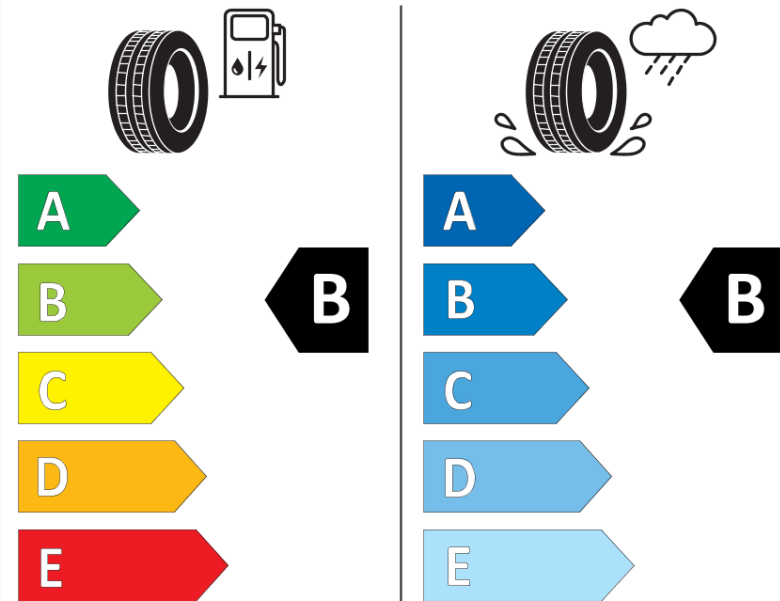

Product Information Sheet

Delegated Regulation (EU) 2020/740

Supplier name or trademark	MICHELIN
Commercial name or trade designation	PILOT SPORT EV A GOE
Tyre type identifier	924612
Tyre size designation	255/45R20
Load-capacity index	105
Speed category symbol	W
Fuel efficiency class	B
Wet grip class	B
External rolling noise class	B
External rolling noise value	72
Severe snow tyre	No
Ice tyre	No
Date of start of production	22/20
Date of end of production	
Load version	XL
Additional information	255/45 R20 105W XL PILOT SPORT EV ACOUSTIC GOE MI

ENERG

MICHELIN

924612

255/45R20 105 W

C1