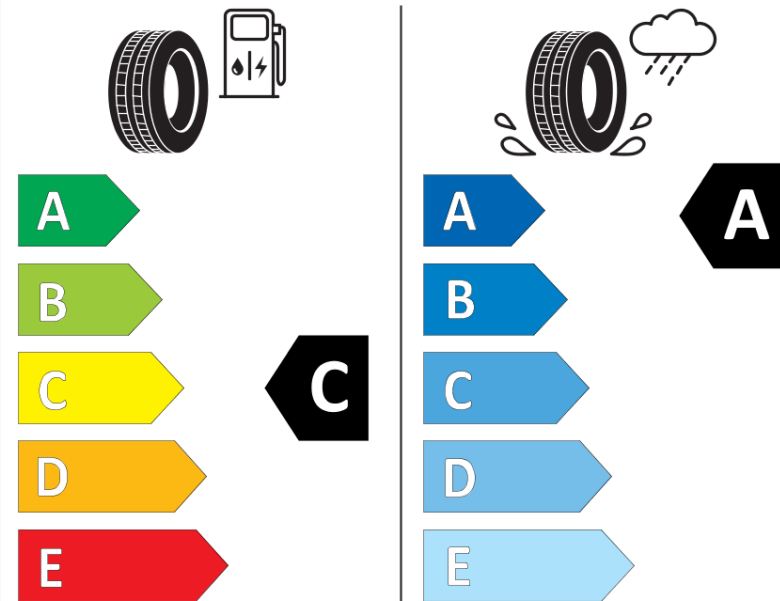

## Product Information Sheet

Delegated Regulation (EU) 2020/740

Supplier name or trademark	<b>MICHELIN</b>
Commercial name or trade designation	<b>PILOT SPORT 4 SUV AC</b>
Tyre type identifier	<b>317621</b>
Tyre size designation	<b>255/45R20</b>
Load-capacity index	<b>105</b>
Speed category symbol	<b>Y</b>
Fuel efficiency class	<b>C</b>
Wet grip class	<b>A</b>
External rolling noise class	<b>B</b>
External rolling noise value	<b>72</b>
Severe snow tyre	<b>No</b>
Ice tyre	<b>No</b>
Date of start of production	<b>50/20</b>
Date of end of production	
Load version	<b>XL</b>
Additional information	<b>255/45 R20 105Y XL TL PILOT SPORT 4 SUV ACOUSTIC MI</b>

# ENERG

**MICHELIN**

317621

255/45R20 105 Y

C1

2020/740